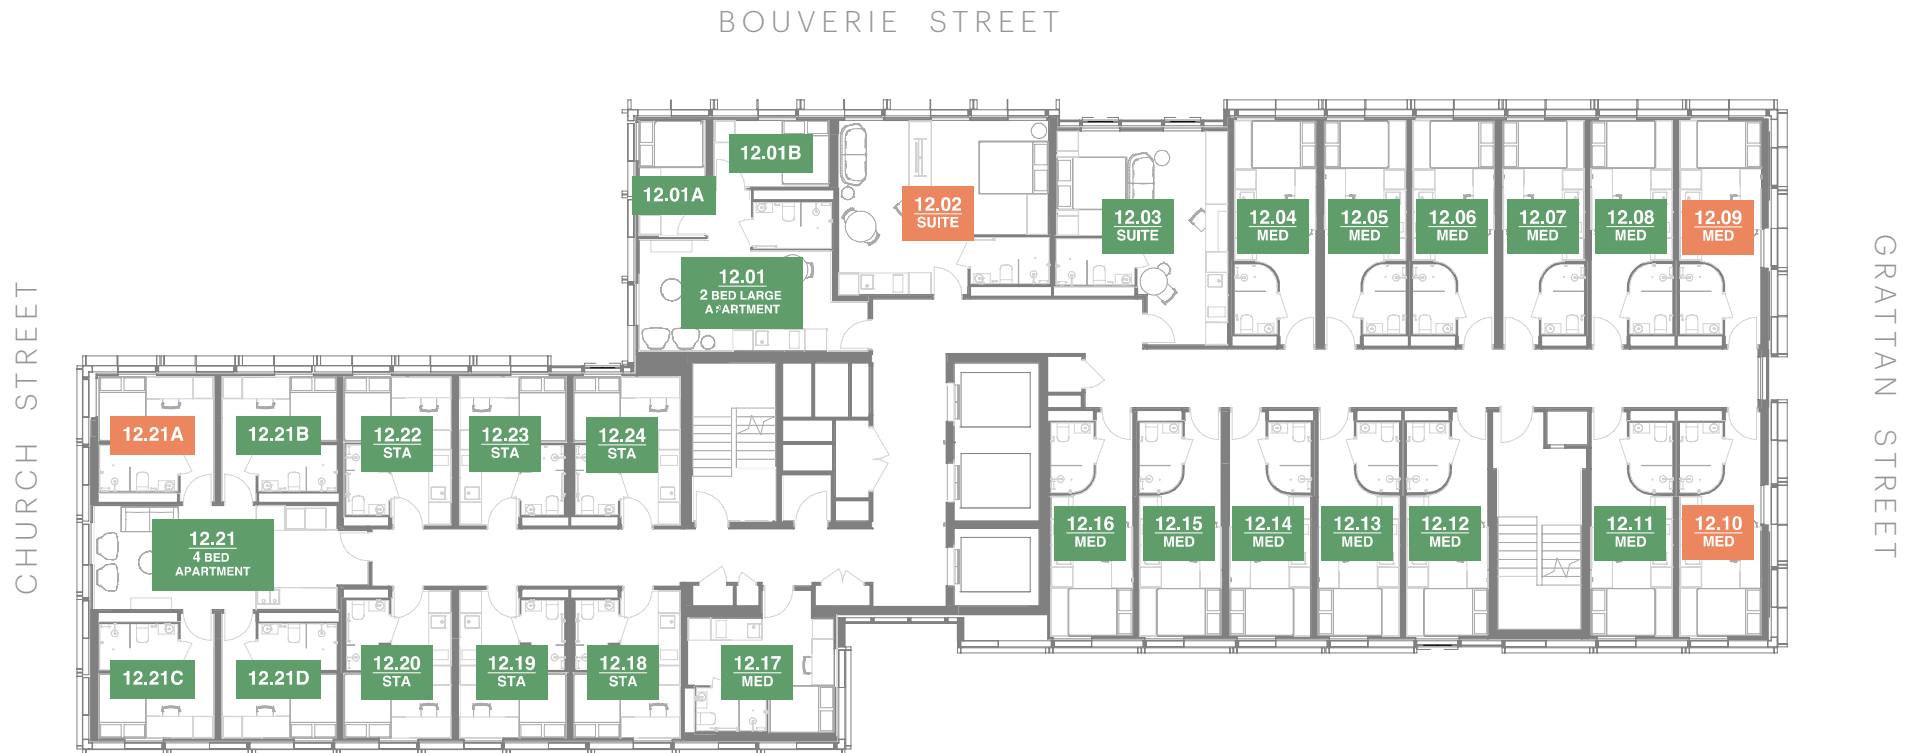

CAMPUS HOUSE

LEVEL 10 ACCOMMODATION

172 BOUVERIE ST,
CARLTON, MELBOURNE

ROOM CLASS

- Regular
- View
- Premium

CAMPUS HOUSE

LEVEL 11 ACCOMMODATION

172 BOUVERIE ST,
CARLTON, MELBOURNE

ROOM CLASS

- Regular
- View
- Premium

CAMPUS HOUSE

LEVEL 12 ACCOMMODATION

172 BOUVERIE ST,
CARLTON, MELBOURNE

ROOM CLASS

- Regular
- View
- Premium

CAMPUS HOUSE

LEVEL 13 ACCOMMODATION

172 BOUVERIE ST,
CARLTON, MELBOURNE

ROOM CLASS

- Regular
- View
- Premium

CAMPUS HOUSE

LEVEL 14 ACCOMMODATION

172 BOUVERIE ST,
CARLTON, MELBOURNE

ROOM CLASS