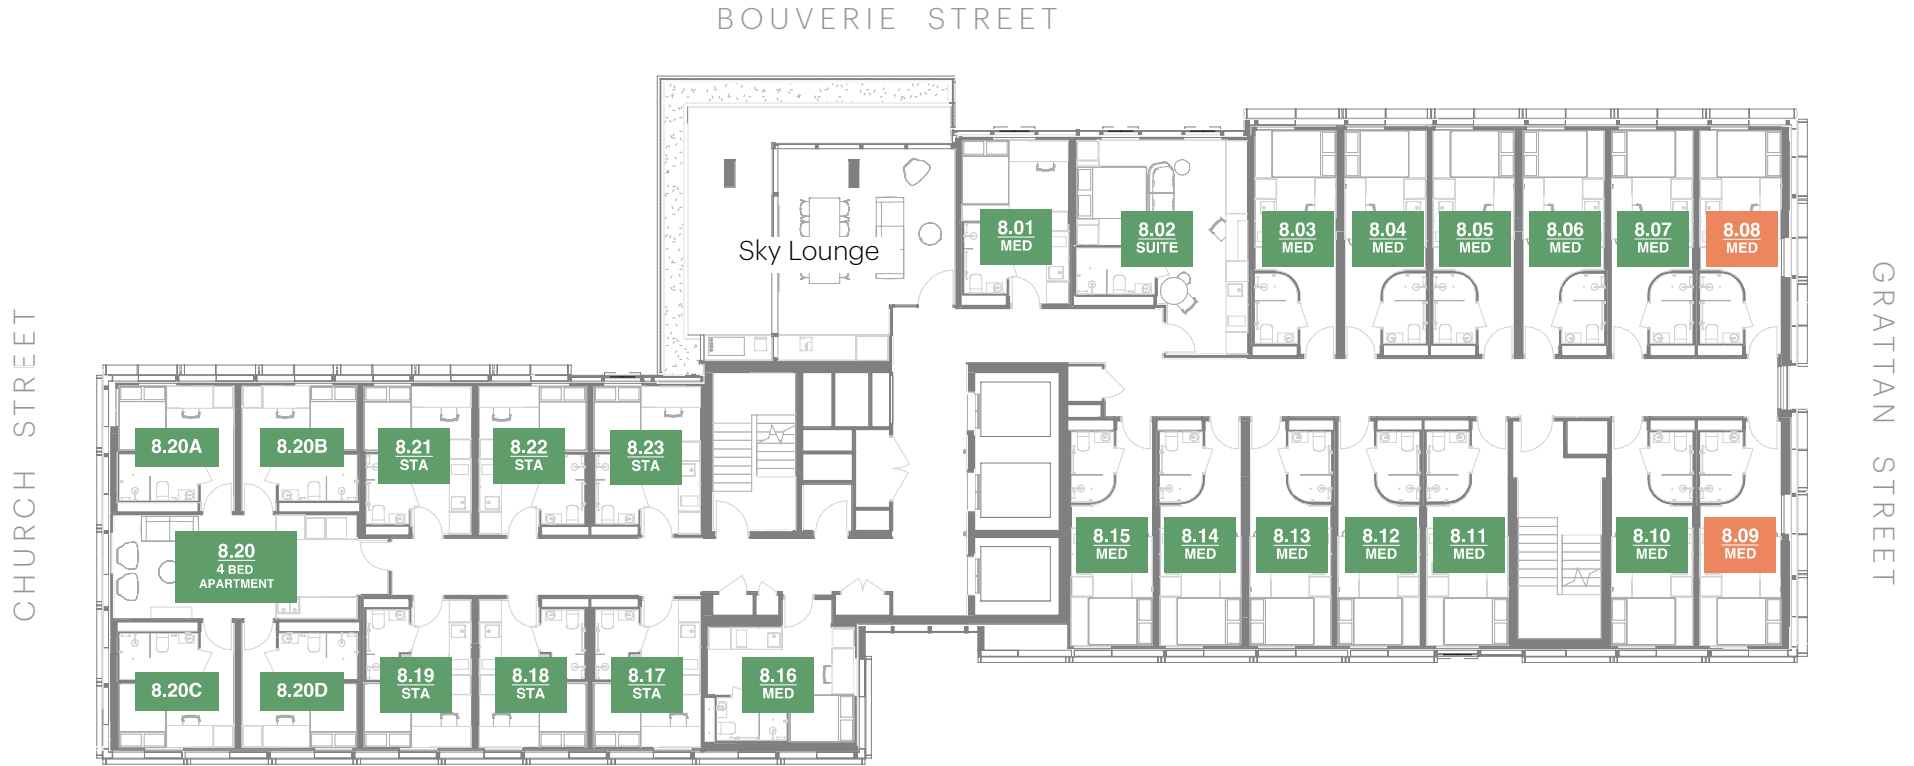

CAMPUS HOUSE

LEVEL 08 ACCOMMODATION

172 BOUVERIE ST,
CARLTON, MELBOURNE

ROOM CLASS

- Regular
- View
- Premium