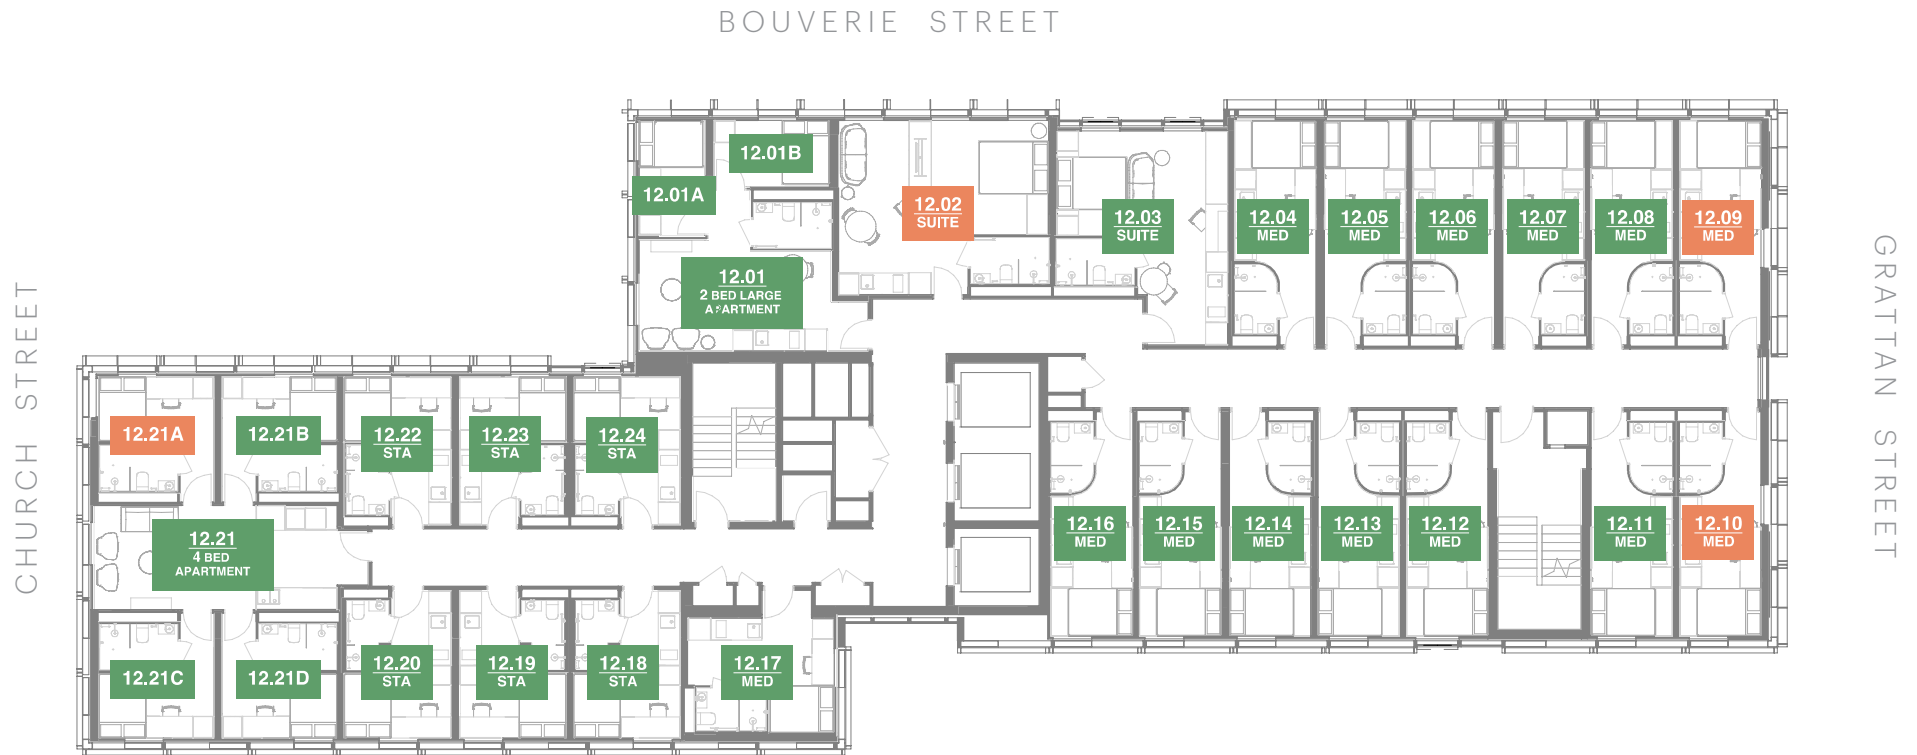

CAMPUS HOUSE

LEVEL 10 ACCOMMODATION

172 BOUVERIE ST,
CARLTON, MELBOURNE

ROOM CLASS

- Regular
- View
- Premium

CAMPUS HOUSE

LEVEL 11 ACCOMMODATION

172 BOUVERIE ST,
CARLTON, MELBOURNE

ROOM CLASS

- Regular
- View
- Premium

CAMPUS HOUSE

LEVEL 12 ACCOMMODATION

172 BOUVERIE ST,
CARLTON, MELBOURNE

ROOM CLASS

- Regular
- View
- Premium

CAMPUS HOUSE

LEVEL 13 ACCOMMODATION

172 BOUVERIE ST,
CARLTON, MELBOURNE

ROOM CLASS

- Regular
- View
- Premium

CAMPUS HOUSE

LEVEL 14 ACCOMMODATION

172 BOUVERIE ST,
CARLTON, MELBOURNE

ROOM CLASS