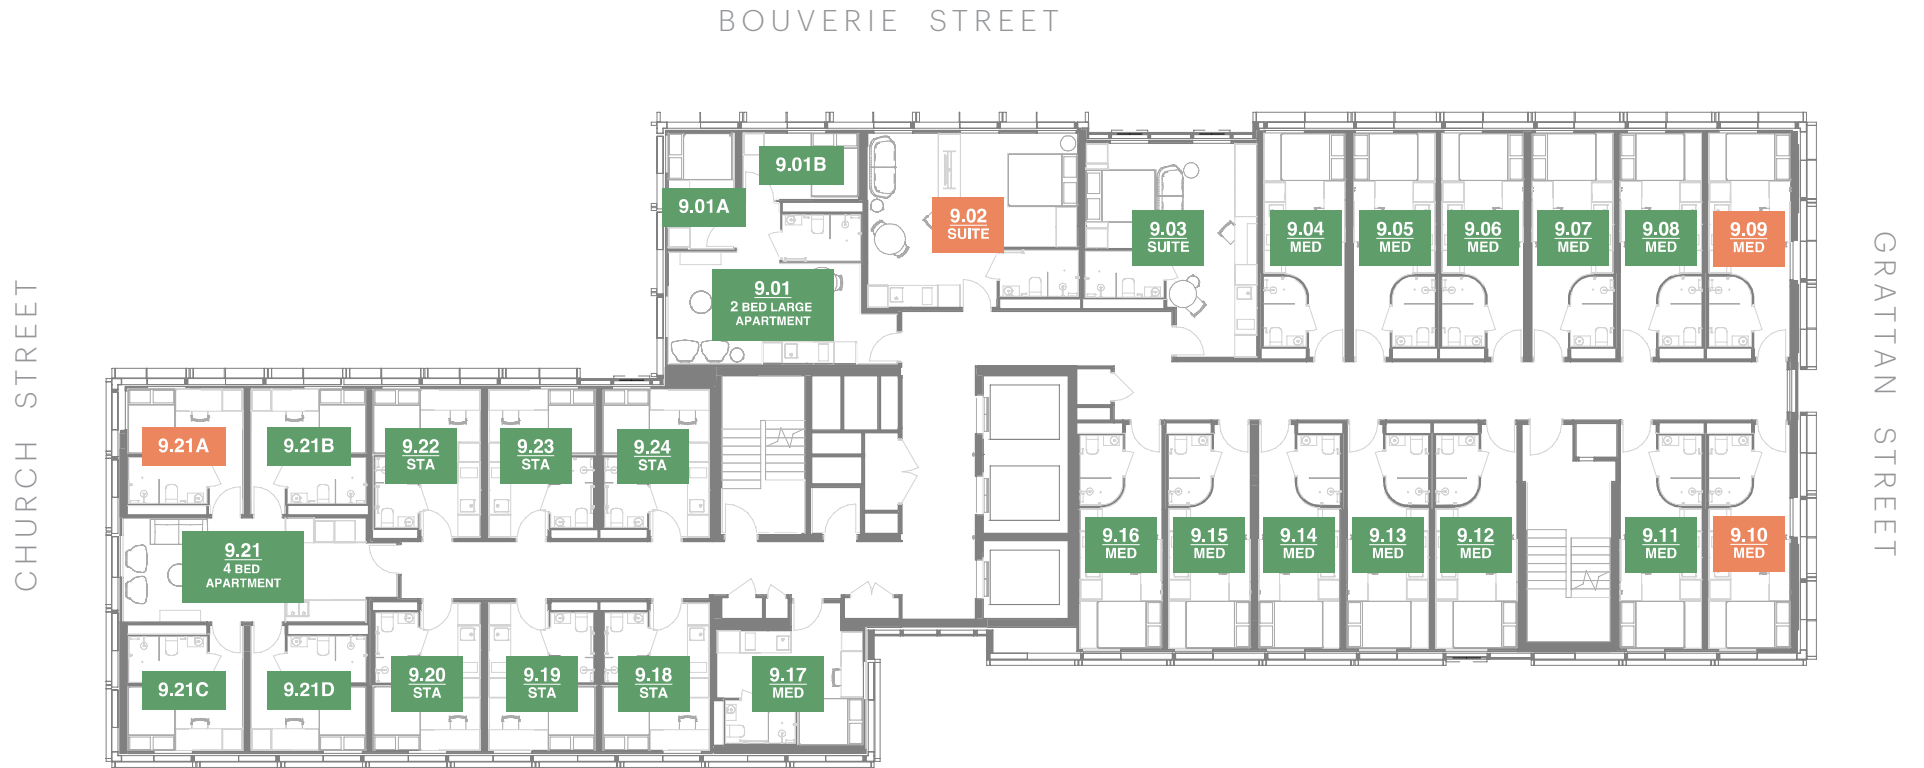

CAMPUS HOUSE

LEVEL 09 ACCOMMODATION

172 BOUVERIE ST,
CARLTON, MELBOURNE

ROOM CLASS

- Regular
- View
- Premium